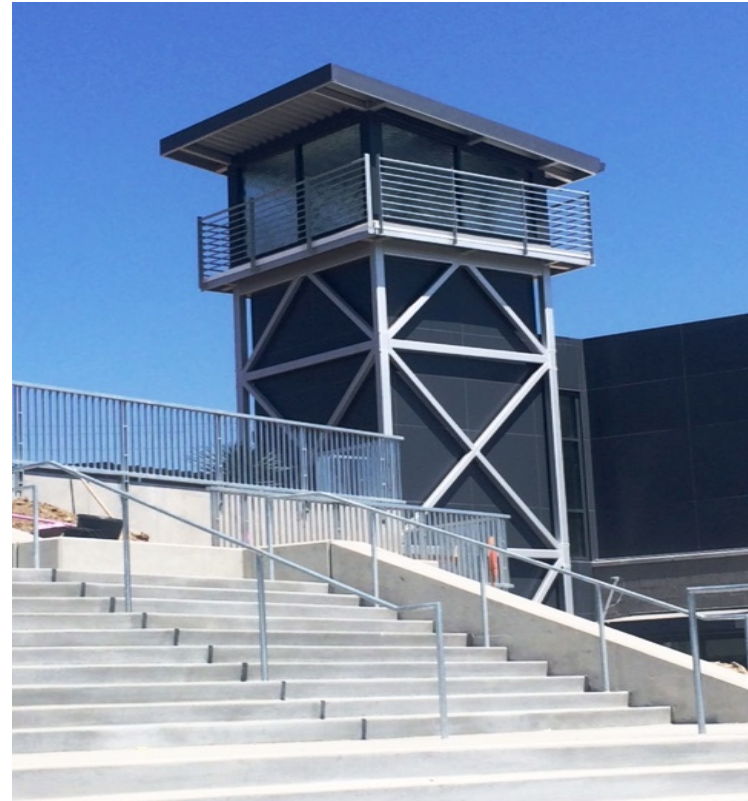

As of 4/11/17

Earl Warren Middle School

Campus Re-Construction

Start Date: 8/21/2015 – Est. Completion Date: 8/1/2017

As of 4/11/17

Earl Warren Middle School

Campus Re-Construction

Start Date: 8/21/2015 – Est. Completion Date: 8/1/2017